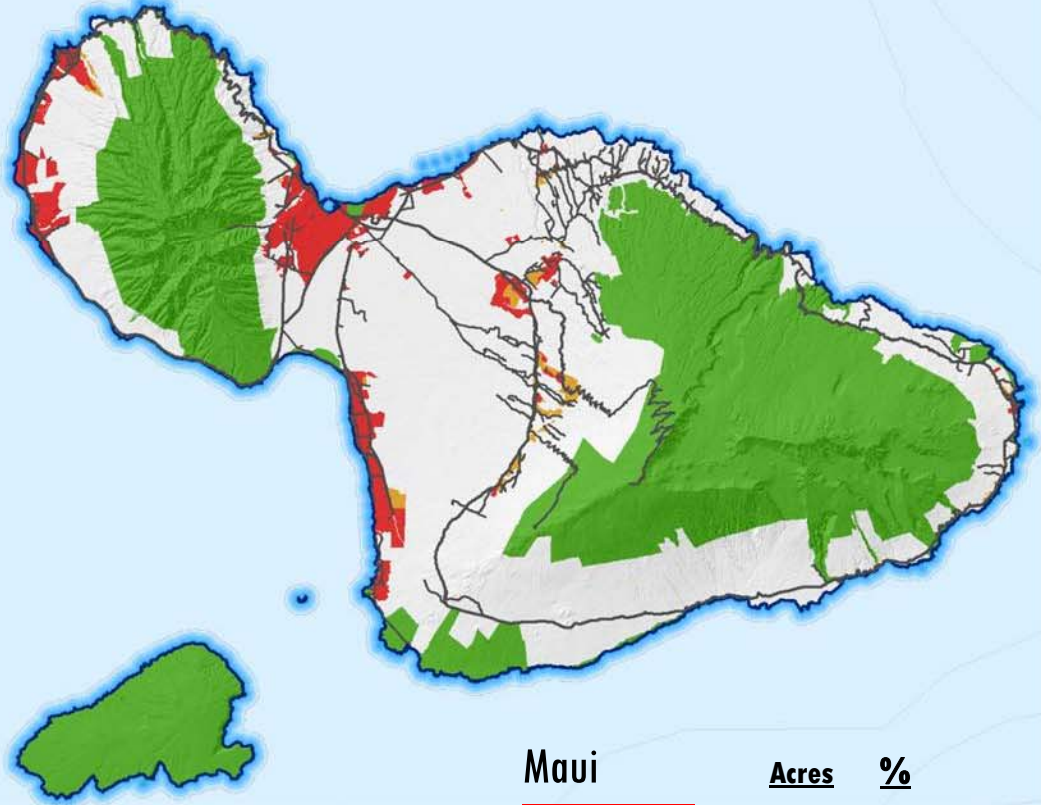

Maui		
	<u>Acres</u>	<u>%</u>
Urban	22,900	4.9
Rural	4,200	0.9
Agricultural	235,400	50.4
Conservation	204,100	43.7

Kahoolawe		
Conservation	28,600 ac.	

MAUI COUNTY

State Land Use Districts

Source: State land use districts, Land Use Commission, March 2014