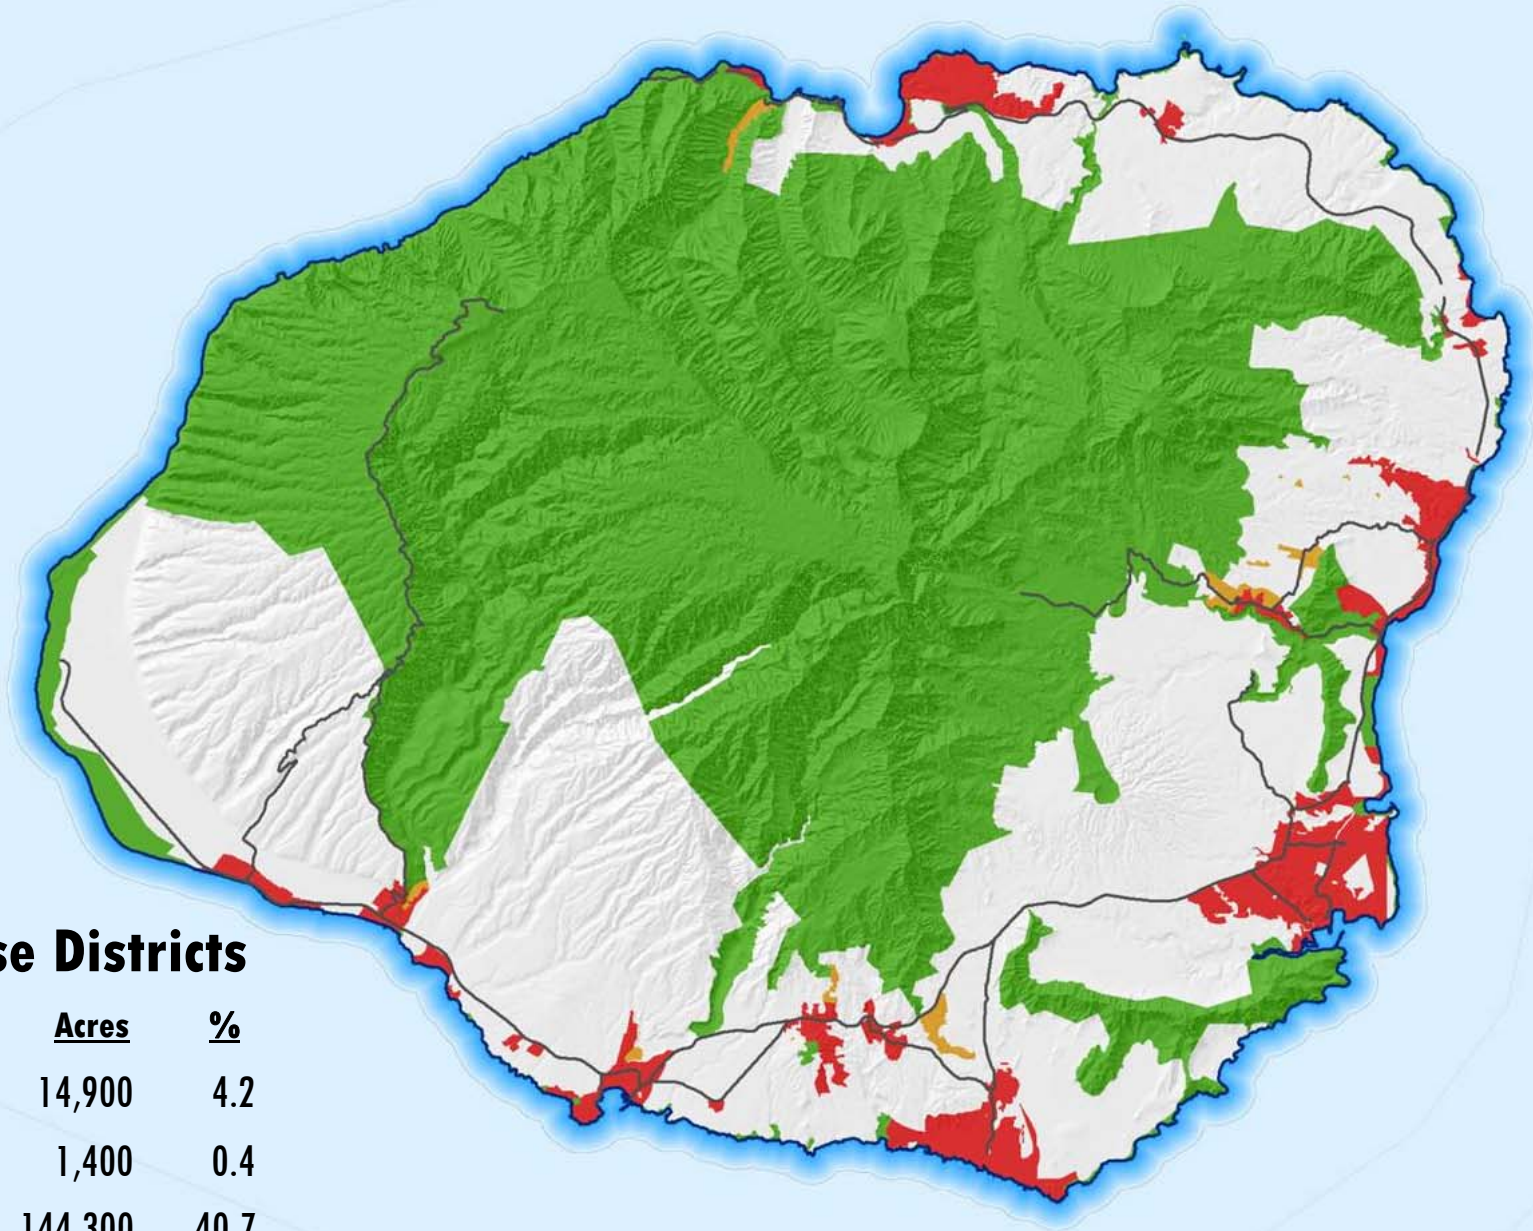

OAHU

State Land Use Districts

	<u>Acres</u>	<u>%</u>
Urban	104,200	27.2
Rural	0	0.0
Agricultural	120,800	31.5
Conservation	158,700	41.4

Source: State land use districts, Land Use Commission, March 2014

Molokai		
	<u>Acres</u>	<u>%</u>
Urban	2,300	1.4
Rural	1,800	1.1
Agricultural	110,800	66.2
Conservation	52,500	31.4

Kahoolawe		
Conservation	28,600 ac.	

MAUI COUNTY

State Land Use Districts

Source: State land use districts, Land Use Commission, March 2014

HAWAII

State Land Use Districts

	<u>Acres</u>	<u>%</u>
Urban	56,300	2.2
Rural	1,600	0.1
Agricultural	1,183,300	45.8
Conservation	1,343,100	52.0

Source: State land use districts, Land Use Commission, March 2014

KAUAI

State Land Use Districts

	<u>Acres</u>	<u>%</u>
Urban	14,900	4.2
Rural	1,400	0.4
Agricultural	144,300	40.7
Conservation	194,500	54.8

Source: State land use districts, Land Use Commission, March 2014