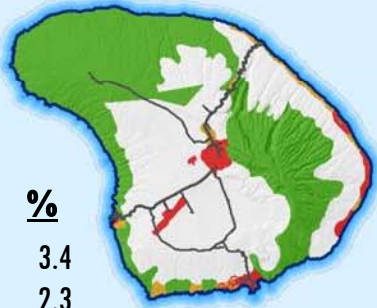

OAHU

State Land Use Districts

	<u>Acres</u>	<u>%</u>
Urban	104,200	27.2
Rural	0	0.0
Agricultural	120,800	31.5
Conservation	158,700	41.4

Source: State land use districts, Land Use Commission, March 2014

Molokai		
	<u>Acres</u>	<u>%</u>
Urban	2,300	1.4
Rural	1,800	1.1
Agricultural	110,800	66.2
Conservation	52,500	31.4

Lanai		
	<u>Acres</u>	<u>%</u>
Urban	3,000	3.4
Rural	2,100	2.3
Agricultural	44,600	49.4
Conservation	40,600	44.9

Maui		
	<u>Acres</u>	<u>%</u>
Urban	22,900	4.9
Rural	4,200	0.9
Agricultural	235,400	50.4
Conservation	204,100	43.7

Kahoolawe		
Conservation	28,600 ac.	

MAUI COUNTY

State Land Use Districts

Source: State land use districts, Land Use Commission, March 2014

HAWAII

State Land Use Districts

	<u>Acres</u>	<u>%</u>
Urban	56,300	2.2
Rural	1,600	0.1
Agricultural	1,183,300	45.8
Conservation	1,343,100	52.0

Source: State land use districts, Land Use Commission, March 2014

KAUAI

State Land Use Districts

	<u>Acres</u>	<u>%</u>
Urban	14,900	4.2
Rural	1,400	0.4
Agricultural	144,300	40.7
Conservation	194,500	54.8