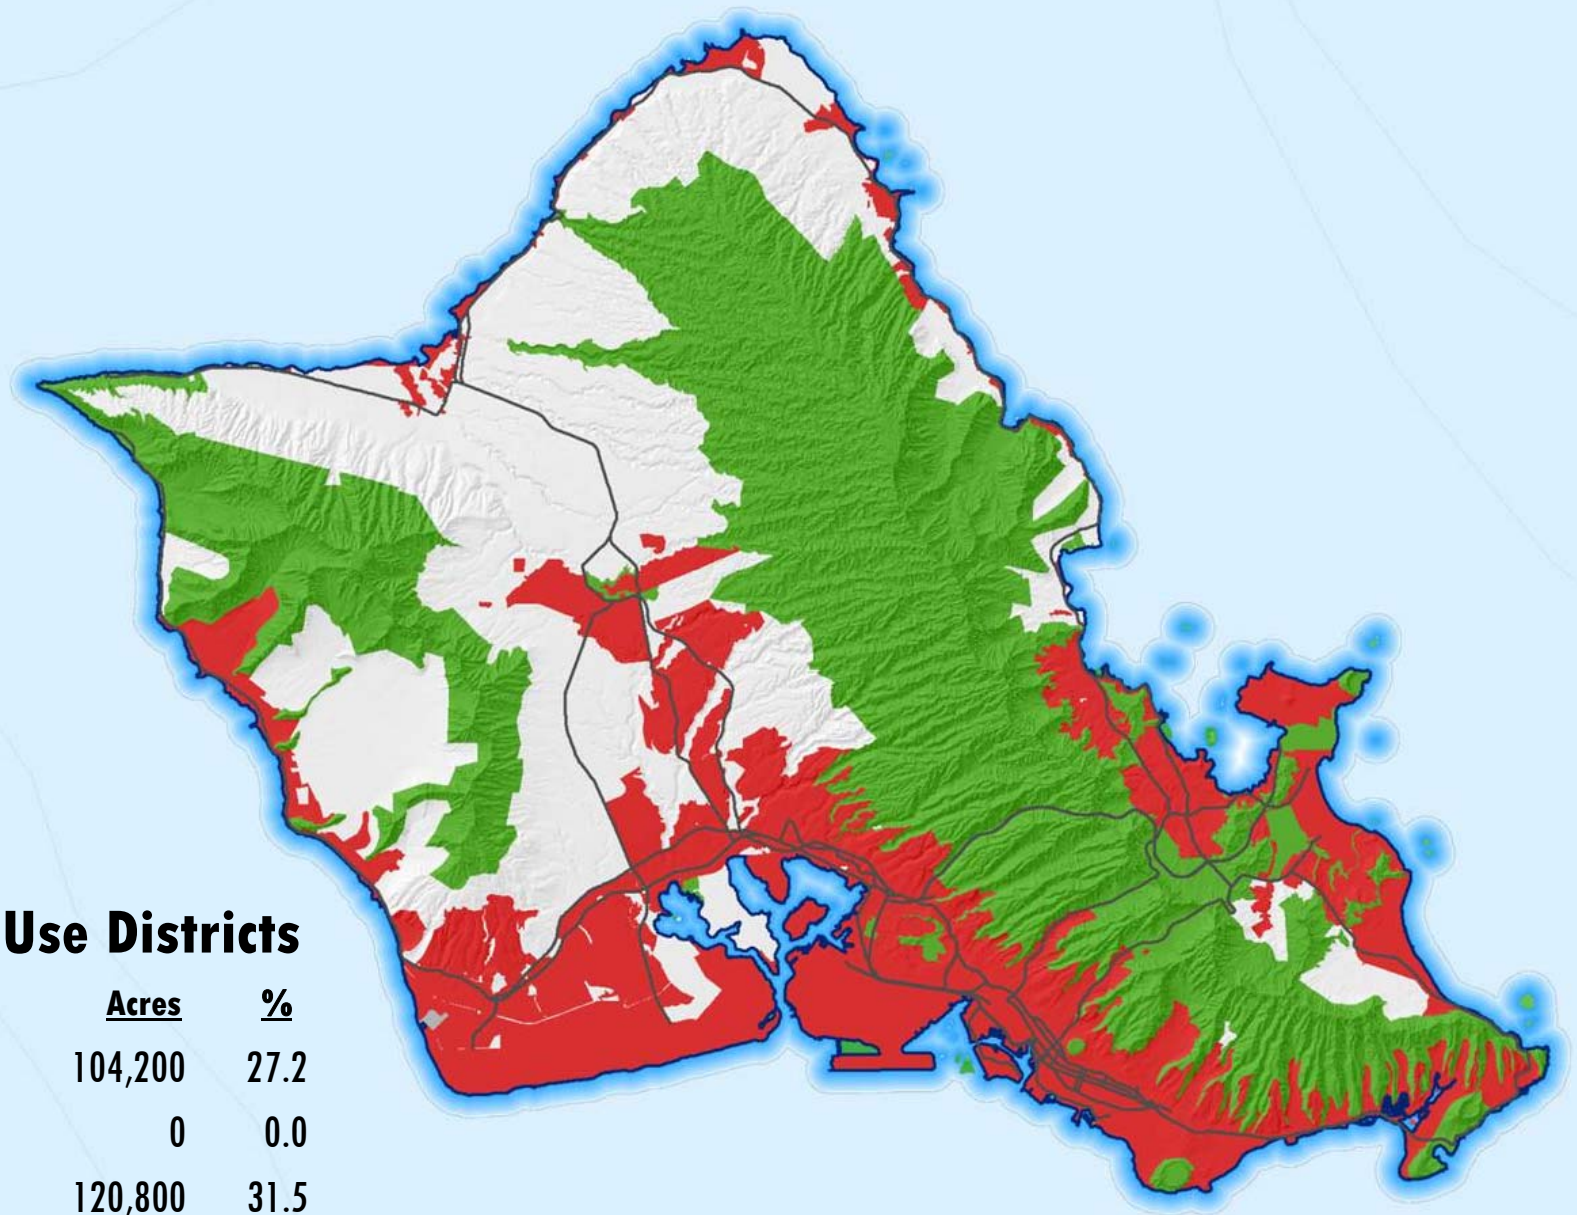

OAHU

State Land Use Districts

	<u>Acres</u>	<u>%</u>
Urban	104,200	27.2
Rural	0	0.0
Agricultural	120,800	31.5
Conservation	158,700	41.4

Source: State land use districts, Land Use Commission, March 2014

Molokai		
	<u>Acres</u>	<u>%</u>
Urban	2,300	1.4
Rural	1,800	1.1
Agricultural	110,800	66.2
Conservation	52,500	31.4

Kahoolawe		
Conservation	28,600 ac.	

MAUI COUNTY

State Land Use Districts

Source: State land use districts, Land Use Commission, March 2014

HAWAII

State Land Use Districts

	<u>Acres</u>	<u>%</u>
Urban	56,300	2.2
Rural	1,600	0.1
Agricultural	1,183,300	45.8
Conservation	1,343,100	52.0

Source: State land use districts, Land Use Commission, March 2014

KAUAI

State Land Use Districts

	<u>Acres</u>	<u>%</u>
Urban	14,900	4.2
Rural	1,400	0.4
Agricultural	144,300	40.7
Conservation	194,500	54.8

Source: State land use districts, Land Use Commission, March 2014